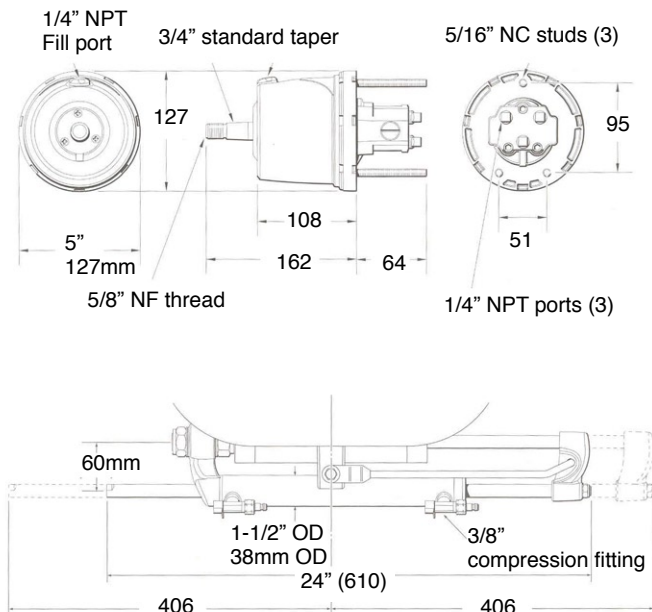

Gaunts Business Centre,

Gaunts Common,

Wimborne,

Dorset BH21 4JT

England

Baystar hydraulic outboard steering

Technical Data

No. of engines	A	B	C	Min engine centre distance
1	32" (813mm)	5" (127mm)	4" (102mm)	N/A

Will it fit?

Is there enough room in the splashwell for full engine tilt?

Find the dimensions (A, B & C) of your splashwell. Check them against the minimum splashwell dimensions for full engine tilt for your engine and cylinder.

Notes:

- Ensure there is no interference between the BayStar cylinder rod (starboard side) and the splashwell boot or engine controls & cables.
- Dimensional restrictions also apply to external motor mount brackets.
- Ensure dimension 'A' maintains 32" (813mm) through full trim/tilt range.
- Maximum transom thickness 3" (76mm).
- Engines less than 70HP may require up to an additional 1" (25mm) of splashwell clearance.