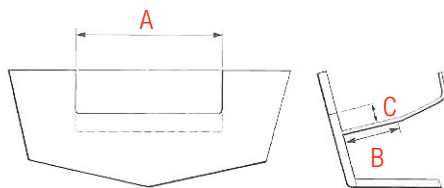

Gaunts Business Centre,

Gaunts Common,

Wimborne,

Dorset BH21 4JT

England

Baystar hydraulic outboard steering

Technical Data

No. of engines	A	B	C	Min engine centre distance
1	32" (813mm)	5" (127mm)	4" (102mm)	N/A

Will it fit?

Is there enough room in the splashwell for full engine tilt?

Find the dimensions (A, B & C) of your splashwell. Check them against the minimum splashwell dimensions for full engine tilt for your engine and cylinder.