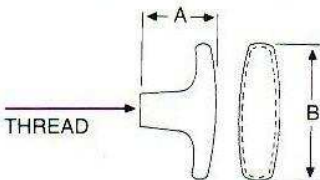

Hindle Controls - Utility Control Cables

www.controlsandcable.com

Type 33 LU Cable
.075 Diameter 1/4-20 Thread

PART NO. 214188/L

Type 33 LUB Cable
.075 Diameter 1/4-20 Thread

PART NO. 214189/L

Type 33 LUC Cable
.075 Diameter 1/4-20 Thread

PART NO. 214190/L

Type 33 UB Cable
10-32 Thread

PART NO. 218034/L

Type 33 UC Cable
10-32 Thread
Part No. 38038-003-__ft. Cable

PART NO. 218043/L

"T" Handles

"T" Handles for Utility and P.T.O. Controls

Part No.	Colour	Thread	Dimensions	
			B	A
206149/1A	Black	10 : 32 UNF	2%	1%
206149/1C	Black	¼ UNC	2%	1%
206150/1A	Red	10 : 32 UNF	2%	1%
206150/1C	Red	¼ UNC	2%	1%